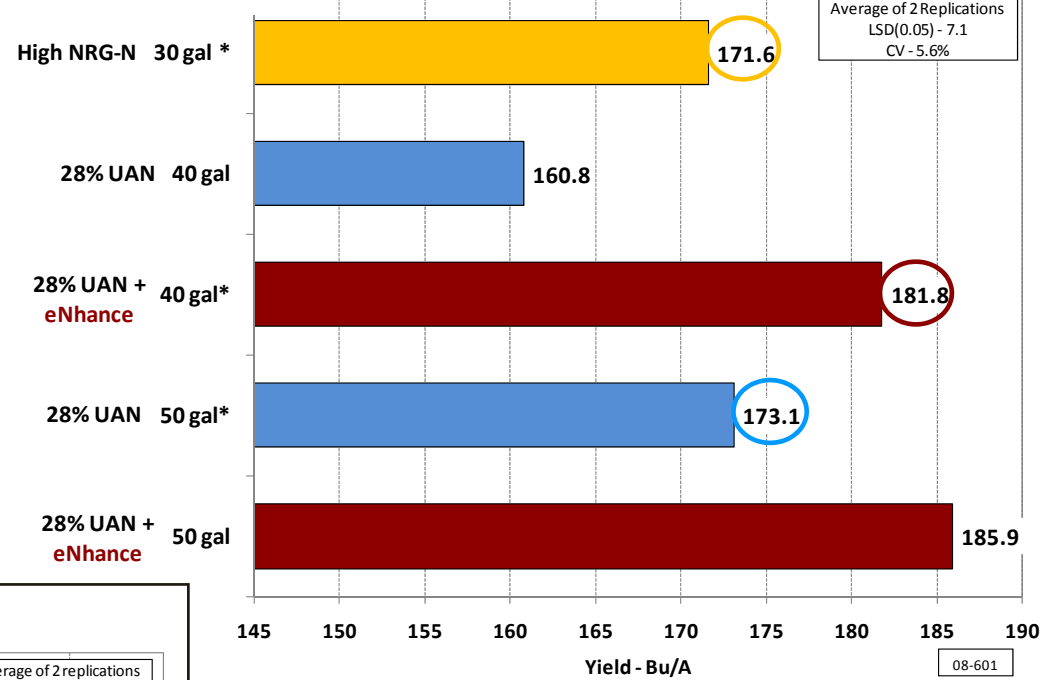

# LIQUID<sup>®</sup>

can provide all of your crop's nitrogen needs

eNhance<sup>™</sup>

HighNRG-N<sup>™</sup>

## Comparison of Nutri-Till<sup>™</sup> Applied Nitrogen on Corn Yield

Gratiot County, MI - 2008

\* Target N rate 150 lbs/A

## Topdress Nitrogen Comparisons in Winter Wheat

North Cental Research Station - 2008

\* Target N rate 90 lbs/A

Topdressing wheat or applying on corn, **Agro-Culture Liquid Fertilizers** can provide you with **High-Performance** nitrogen sources to produce high yielding crops.