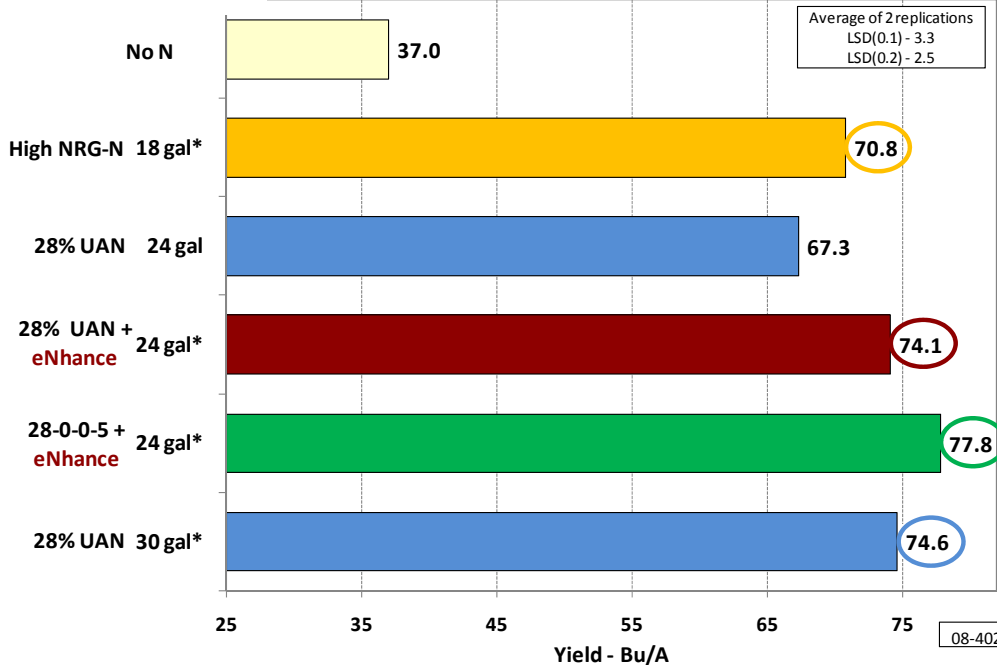

# LIQUID<sup>®</sup>

can provide all of your crop's nitrogen needs

eNhance<sup>™</sup>

HighNRG-N<sup>™</sup>

## Comparison of Nutri-Till<sup>™</sup> Applied Nitrogen on Corn Yield

Gratiot County, MI - 2008

\* Target N rate 150 lbs/A

## Topdress Nitrogen Comparisons in Winter Wheat

North Cental Research Station - 2008

\* Target N rate 90 lbs/A

Topdressing wheat or applying on corn, **Agro-Culture Liquid Fertilizers** can provide you with **High-Performance** nitrogen sources to produce high yielding crops.