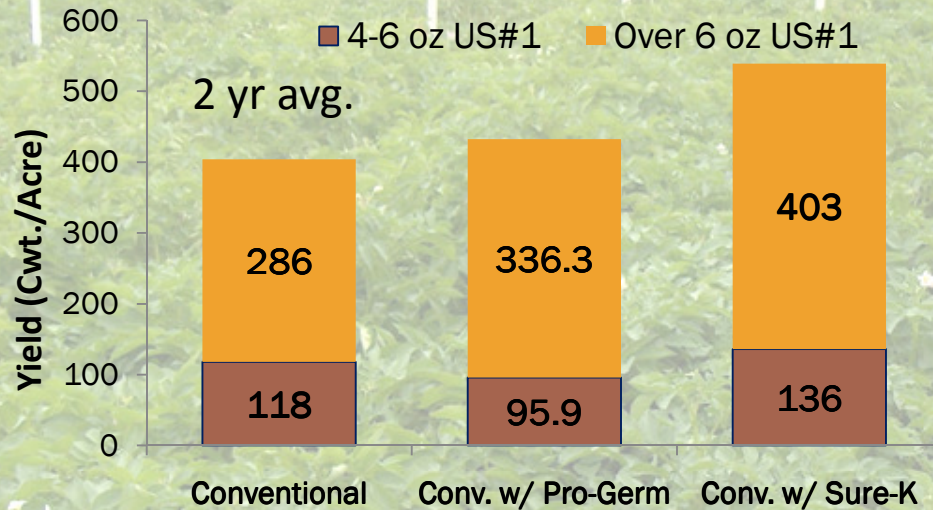

WA Potatoes yield and size better with ACLF Fertilizer

Three Year Average Shows Consistent Improvement

2008-2010 Pasco, WA

Grower Standard for WA Trials, apply 10-34-0 at 35 GPA with the planter. Conv. w/ Pro-Germinator = 13.5 GPA Pro-Germinator at planting (leaving room for Sure-K & Micro-500), the rest of the program unchanged. Conv. w/ Sure-K = Sure-K at 12 GPA & eNhanse @ 4.1 GPA to replace the entire amount of Sulfate of Potash used with the conventional program. All other inputs identical for these treatments. See ACLF's Annual research reports for additional descriptions and details at agroliquid.com

(Research conducted by Holland Agricultural Services, Pasco, WA)