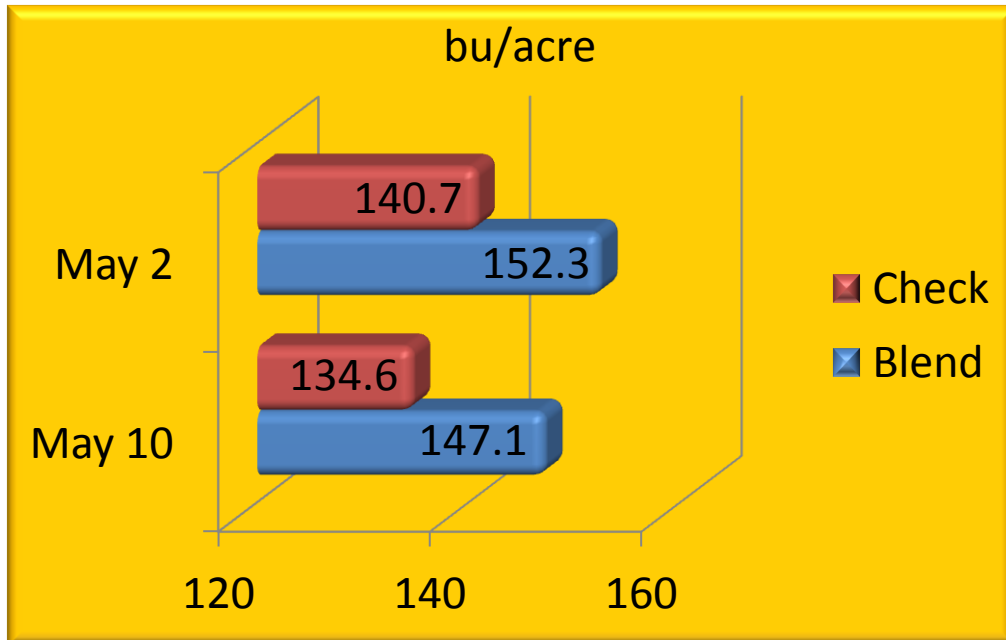

PFE located in North Central Iowa. Grower shut fertility program off on every other round on 24 row planter. Hog manure was heavily applied with high P&K levels. Two different planting dates due to being rained out.

Grower applied Blend

4 gal/a of 28% UAN
 2.75 gal/a of Pro-Germinator
 1 qt/a Micro 500

Increase of **11.6 bu/a** on May 2

Increase of **12.5 bu/a** on May 10