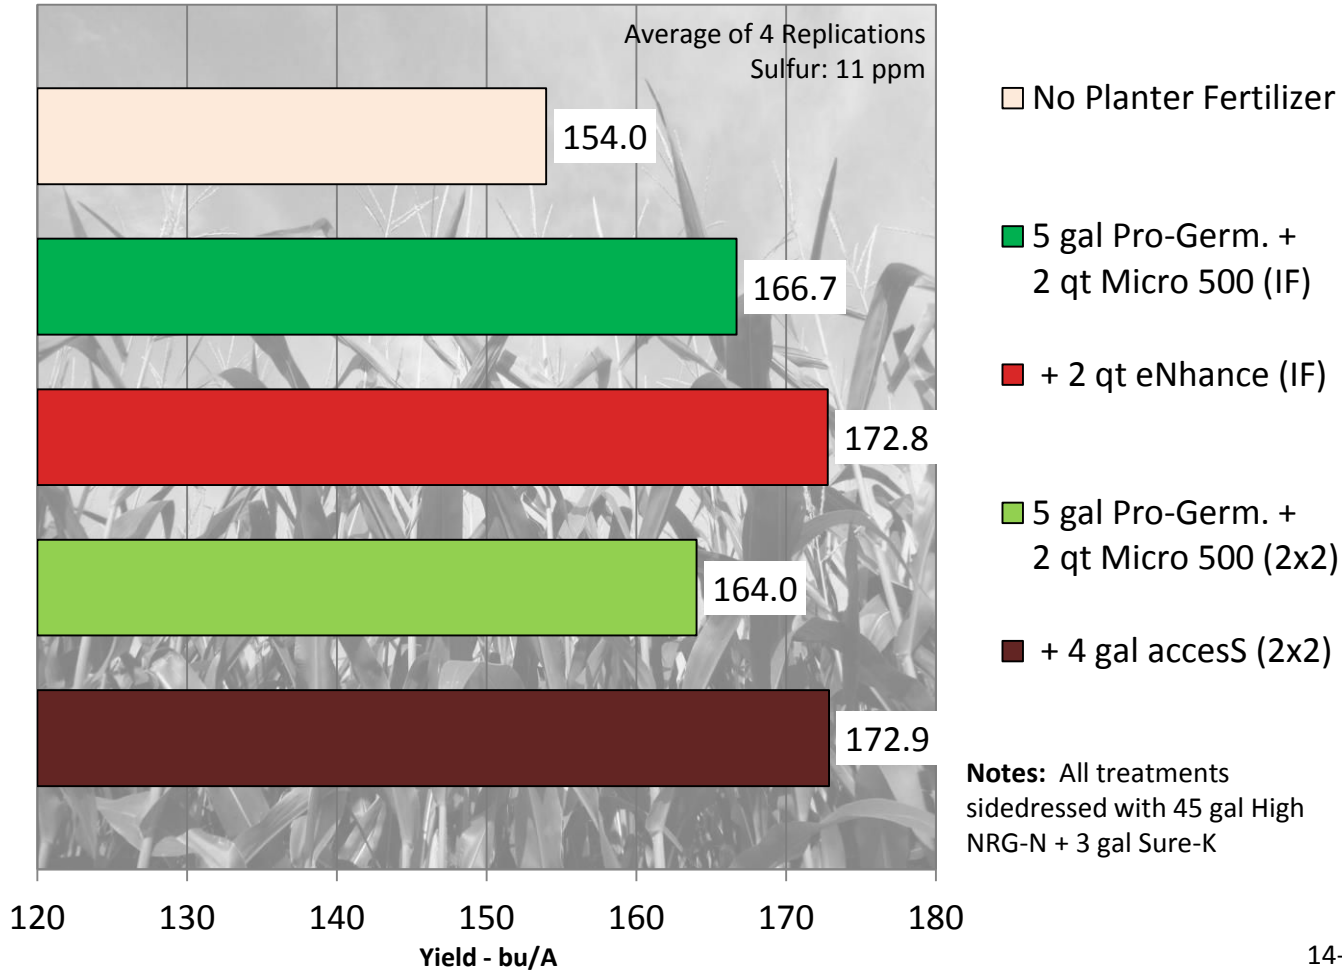

## Sulfur Planter Applications in Corn North Central Research Station - 2014

With lower corn prices it might be tempting to cut back on fertilizer inputs to save money...BUT don't sacrifice yield in the process.

AgroLiquid's **eNhanCe** and **accesS** have been shown to add bushels to a corn crop when sulfur is needed.