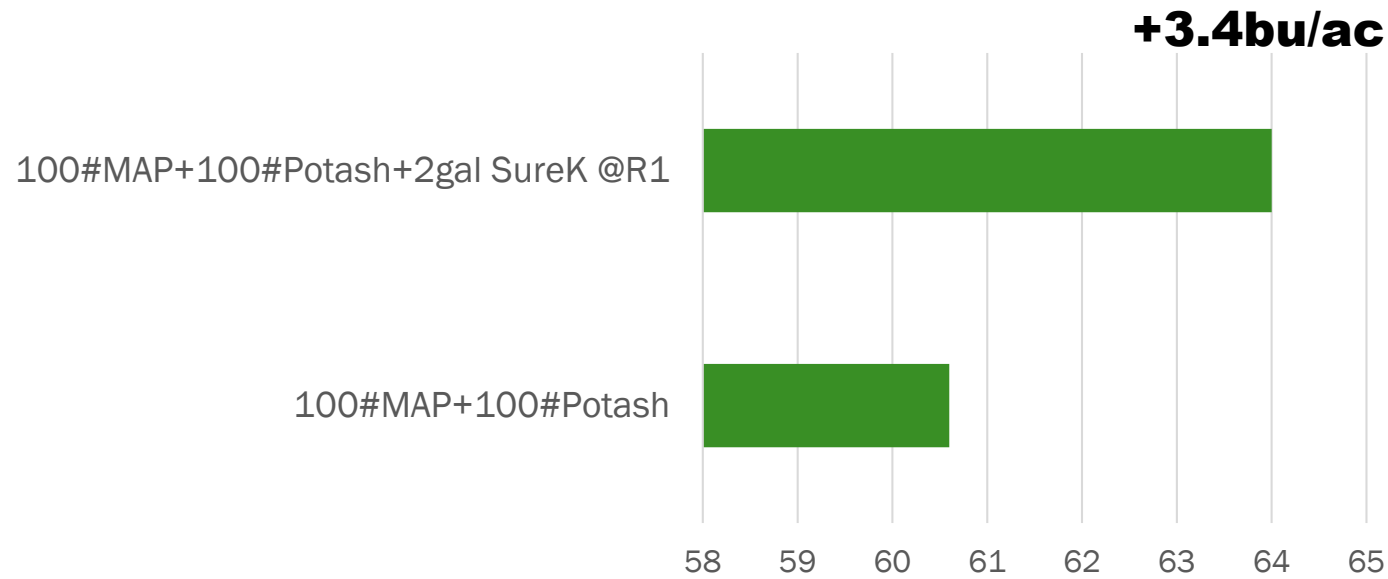

Sure-K[®]

LyCene, Ks 2019

- An available liquid Potassium at peak usage.
- Low use rate, ease of application, with high return on investment.
- Mixes with many other fertilizers and crop protection.
- Response on high potassium soils.