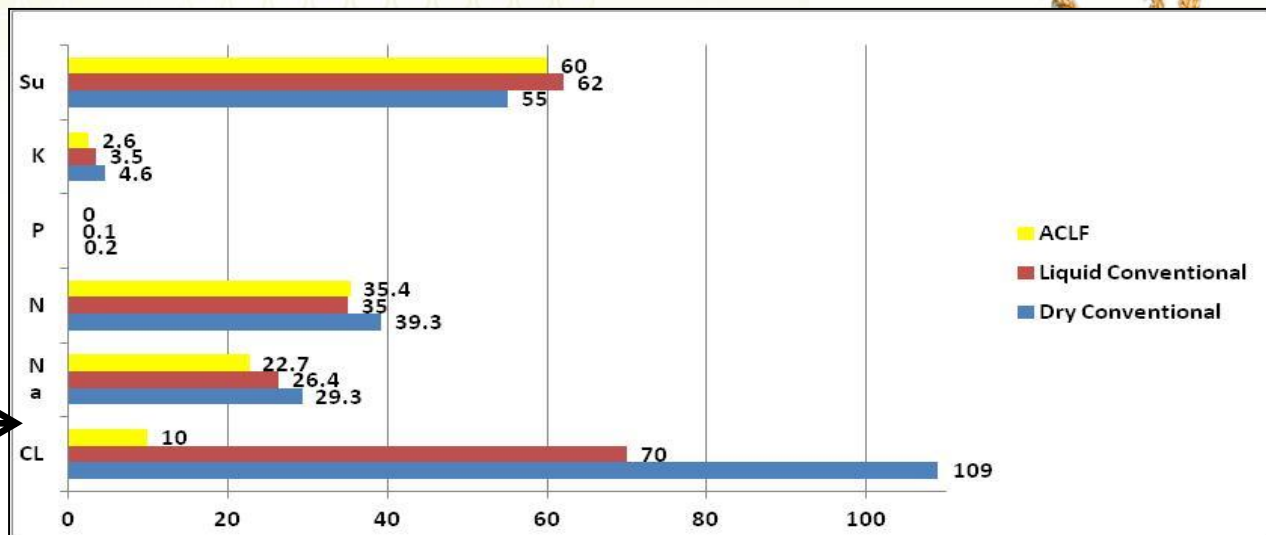

PFE 2011 - Iowa Corn tote tanks Acres Research

Leaching loss throughout
the season

Yields

53.3 gpa 28% + 150# 0-0-60 + 17 gpa 10-34-0

232.55

32 gpa H-N + 6 gpa Pro-Germ + 7 gpa Sure-K

249.15

150# 18-46-0 + 150# 0-0-60 + 347# Urea