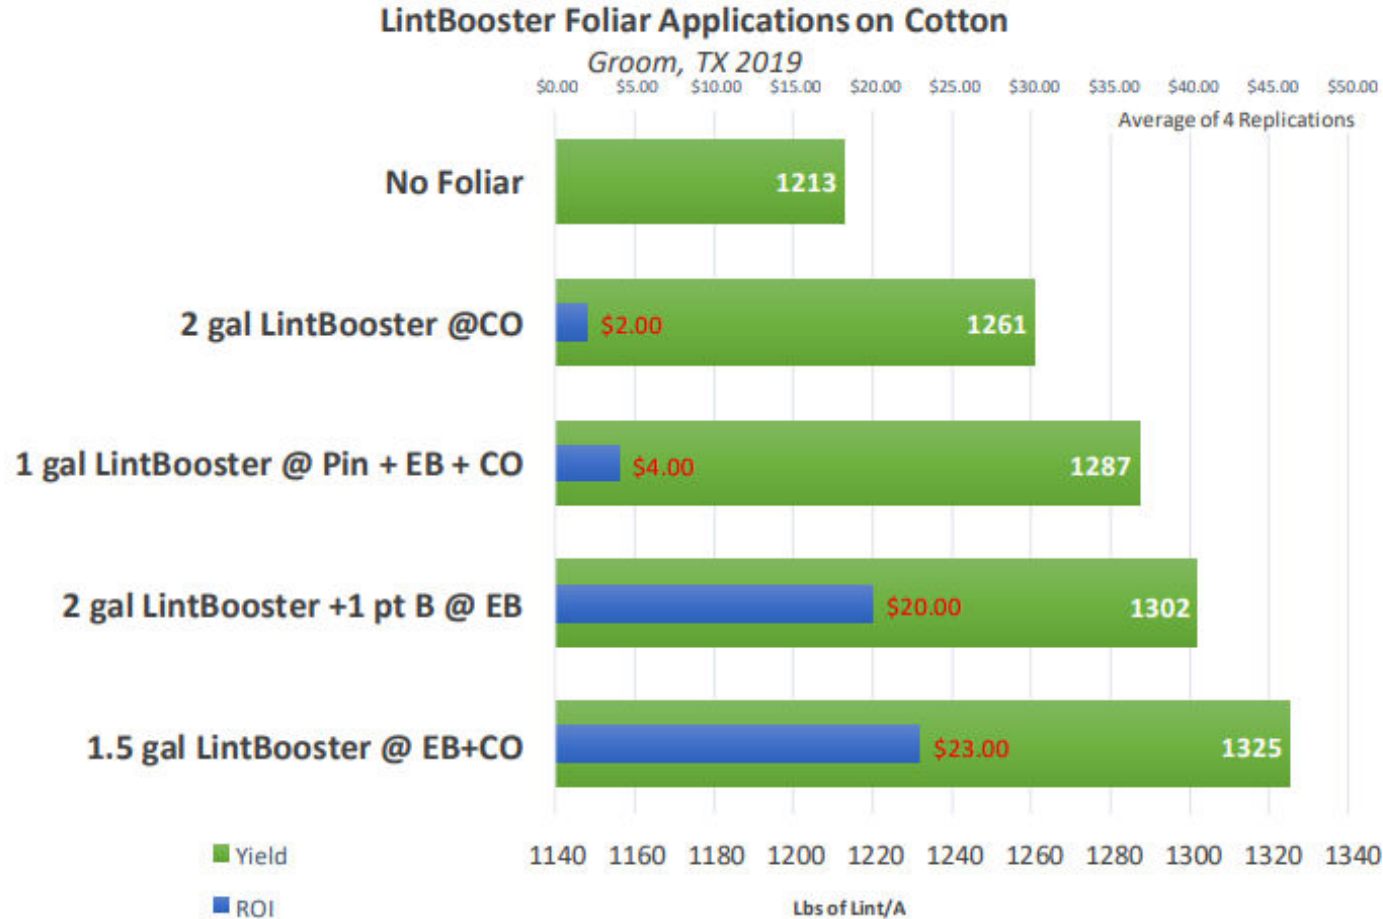

LintBooster Foliar for Bloom and Boll Fill

ROI assumes LintBooster at \$11/gal and \$0.50/lbs lint

- Pinhead Square, Early Bloom, and Cutout timings evaluated
- Early bloom and cutout applications consistently showed an advantage.
- **Moral of the Story: Add LintBooster to your tank mixes during peak reproductive growth this year!**