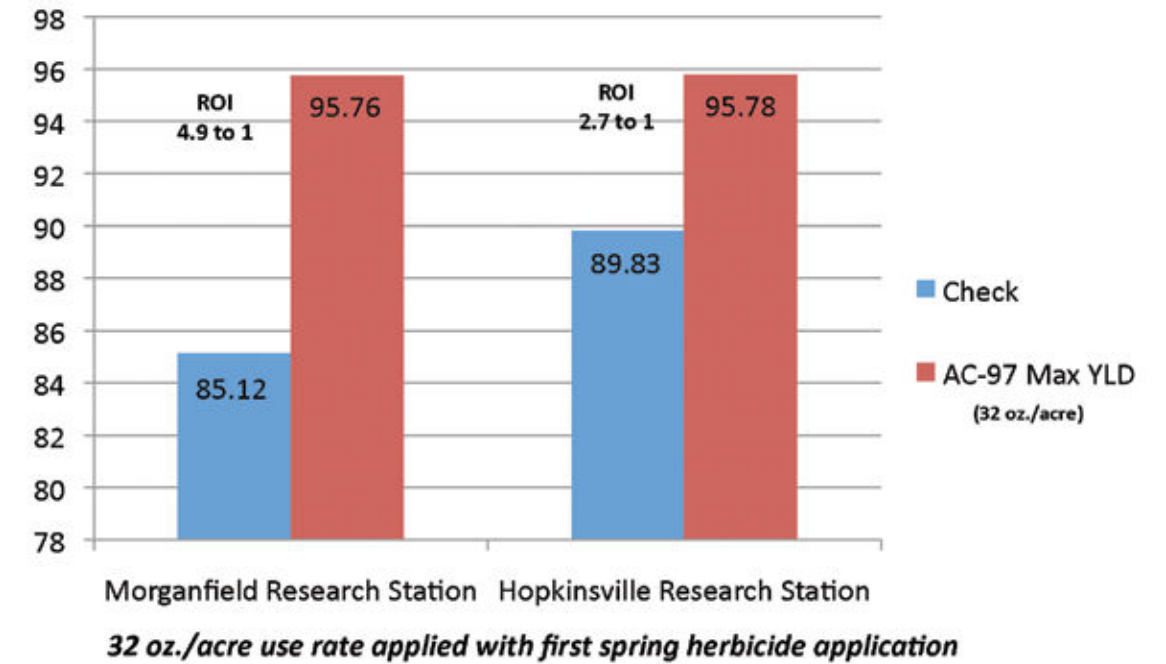

2014 Nutritional Wheat Trials

Nitrogen Management Study  
(UAN Stabilizers)

2014 Nutritional Wheat Trials

2014 Foliar Growth Stimulant Study  
(Wheat)

Bacterial Soil Enhancement Study  
(Nitrogen and Phosphorus)