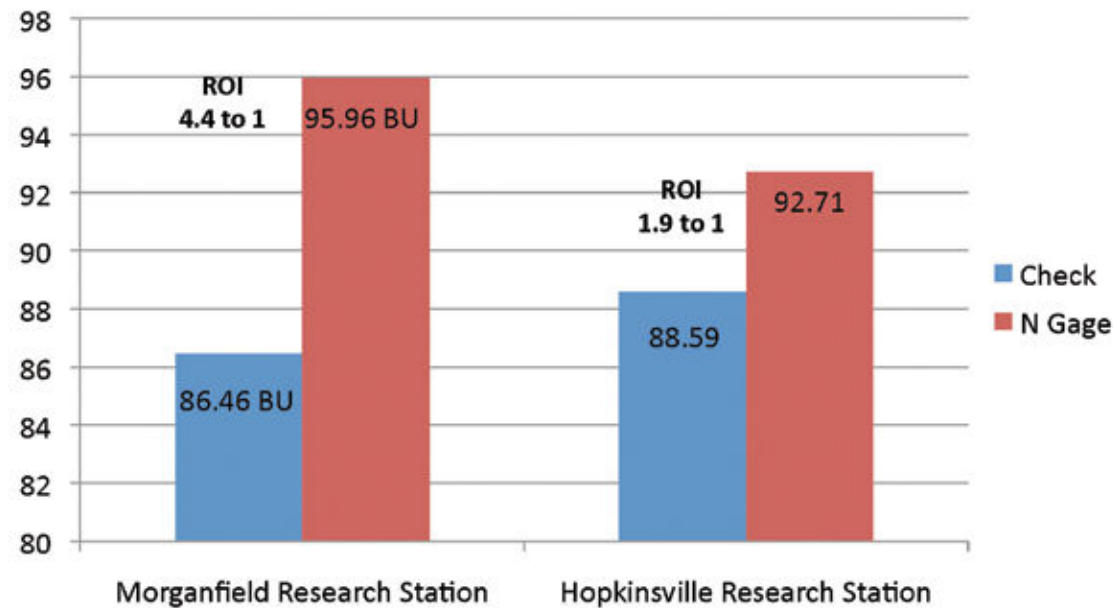

2014 Nutritional Wheat Trials

Nitrogen Management Study  
(UAN Stabilizers)

2014 Nutritional Wheat Trials

2014 Foliar Growth Stimulant Study  
(Wheat)

Bacterial Soil Enhancement Study  
(Nitrogen and Phosphorus)