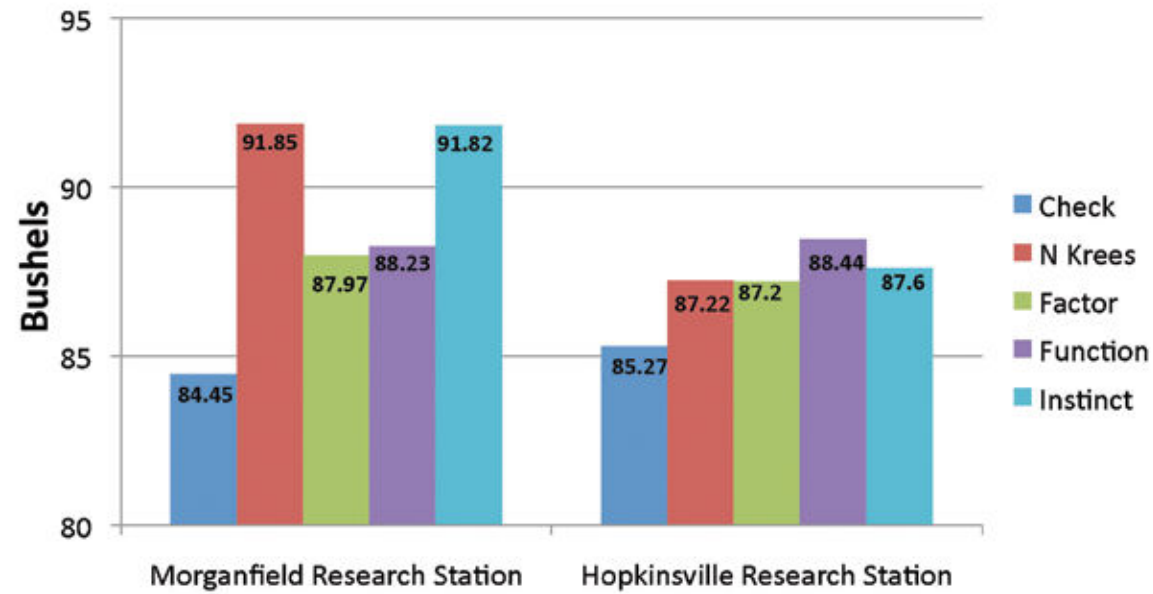

2014 Nutritional Wheat Trials

Nitrogen Management Study  
(UAN Stabilizers)

2014 Nutritional Wheat Trials

2014 Foliar Growth Stimulant Study  
(Wheat)

Bacterial Soil Enhancement Study  
(Nitrogen and Phosphorus)