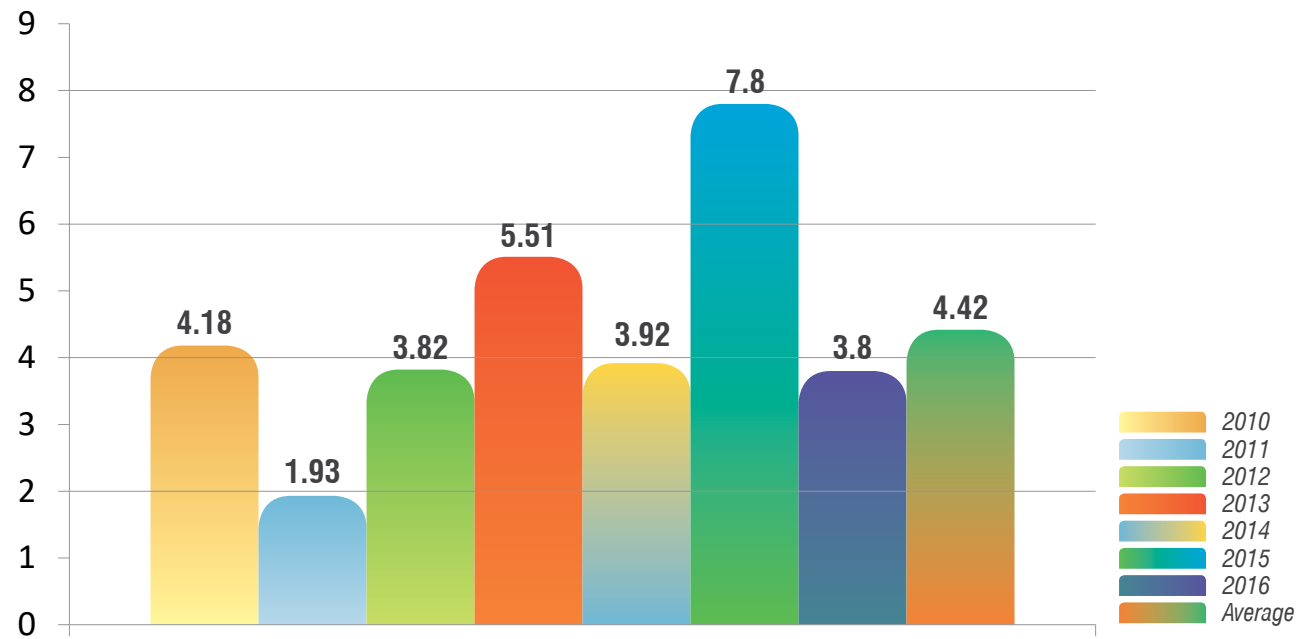

Strive

ROI 4.4:1

Strive is a specialty foliar stimulant that helps the plant mitigate stress and ultimately lower the potential for yield loss from a stress event. Applied at heading we have seen consistently good results.

2010-2016 Yield Data
Bushel Increase
(Average 2 Locations)

Ferti-Rain

ROI 2.9:1

Ferti-Rain is a 12-3-3 balanced foliar nutrition containing primary, secondary, and micro nutrients. Ferti-Rain is a low salt quick release foliar feed that is safe for all field crops. This product has been evaluated for 7 years and we have consistently seen a 5 bushel yield increase when applied at heading on wheat.